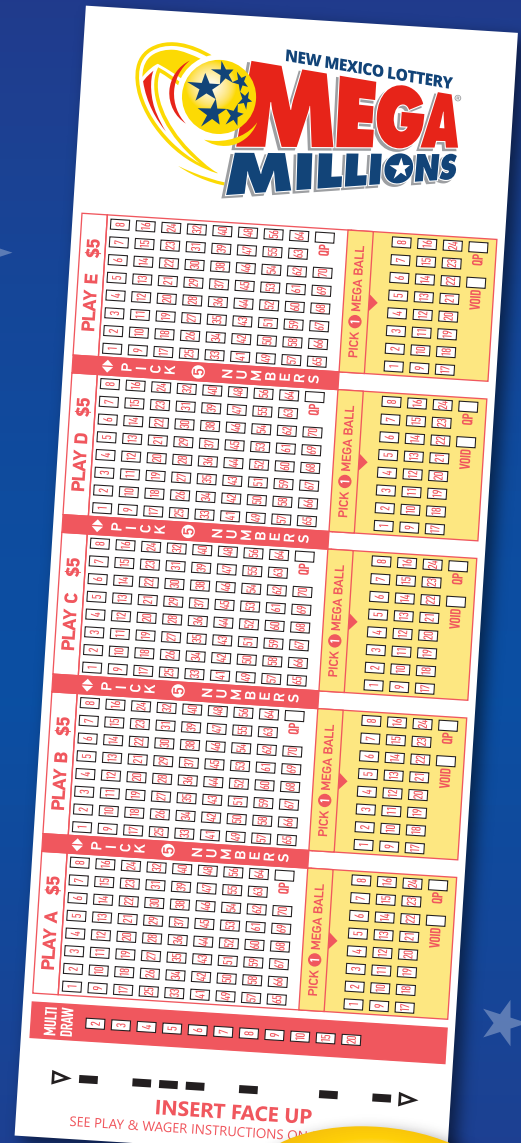

### New Matrix

- Now only 24 numbers to choose from in the Mega Ball field.

**NEW  
play slips!**

### 5/70 + 1/24 Prize Categories and Odds

Match	Range of Prizes	Odds 1 in
○ ○ ○ ○ ○ + ●	Jackpot	290,472,336
○ ○ ○ ○ ○	\$2M – \$10M	12,629,232
○ ○ ○ ○ ○ + ●	\$20K – \$100K	893,761
○ ○ ○ ○ ○	\$1K – \$5K	38,859
○ ○ ○ ○ + ●	\$400 – \$2K	13,965
○ ○ ○ ○	\$20 – \$100	607
○ ○ ○ + ●	\$20 – \$100	665
○ ○ + ●	\$14 – \$70	86
○ ●	\$10 – \$50	35

## Step-Down Schedule

If purchased by draw break (8:00 PM):	# of draws available including current drawing
January 28, 2025 (Tuesday)	20
January 31, 2025 (Friday)	19
February 4, 2025 (Tuesday)	18
February 7, 2025 (Friday)	17
February 11, 2025 (Tuesday)	16
February 14, 2025 (Friday)	15
February 18, 2025 (Tuesday)	14
February 21, 2025 (Friday)	13
February 25, 2025 (Tuesday)	12
February 28, 2025 (Friday)	11
March 4, 2025 (Tuesday)	10
March 7, 2025 (Friday)	9
March 11, 2025 (Tuesday)	8
March 14, 2025 (Friday)	7
March 18, 2025 (Tuesday)	6
March 21, 2025 (Friday)	5
March 25, 2025 (Tuesday)	4
March 28, 2025 (Friday)	3
April 1, 2025 (Tuesday)	2
April 4, 2025 (Friday)	1

**Beginning Saturday, April 5, 2025, TWENTY (20) draws will be available.**

PLAY RESPONSIBLY: For Responsible Gaming Information, call 1-800-572-1142. You must be at least 18 years old to purchase and/or redeem tickets.